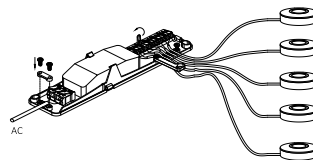

UNDER CABINET Slim

**4W ULTRA SLIM UNDER CABINET LIGHT
DL3190**

350mA 9V, CRI>90, SDCM<3

FINISHING:
Textured White
Textured Black

IP54  

Gearbox
c/w built-in driver & terminal block

 Cutout: 64mm
 5-25mm

Photometric Info

DL3190 40D