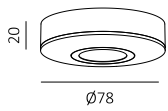

UNDER CABINET Slim

**4W ULTRA SLIM UNDER CABINET LIGHT
DL3190**

350mA 9V, CRI>90, SDCM<3

FINISHING:
Textured White
Textured Black

IP54  

Gearbox
c/w built-in driver & terminal block

 Cutout: 64mm
 5-25mm

Photometric Info